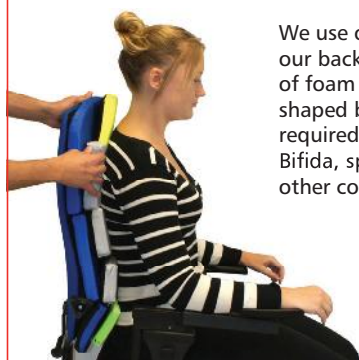

Custom Fit

Our Custom-Fit system enables us to create truly bespoke back rests to provide unrivalled tailored support and comfort. We can visit any location in mainland UK or invite individuals to visit our showroom in Lancashire where we will measure and assess for the back rest required.

We use our specialised system to map our back rests with varying densities of foam and supports to create any shaped backrest with any support required – ideal for Scoliosis, Spina Bifida, spinal surgery and various other conditions.